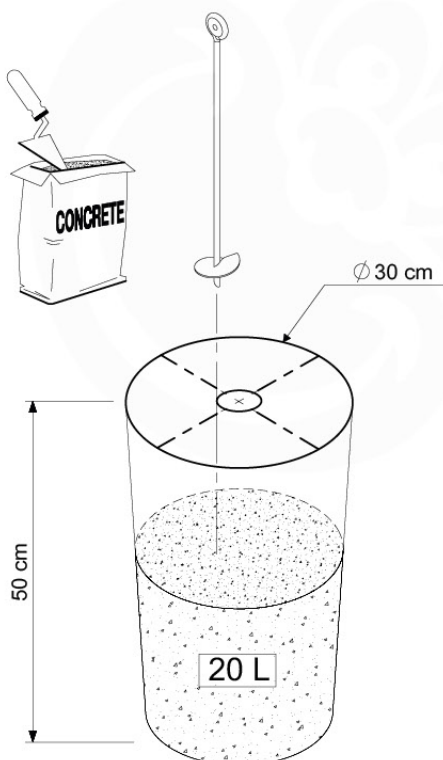

03 Playground Foundation

FD05

03-1

Foundation Plan - P07 - 27-11-2020 - 03

03-2

Foundation Plan - P06 - 27-11-2020 - 03