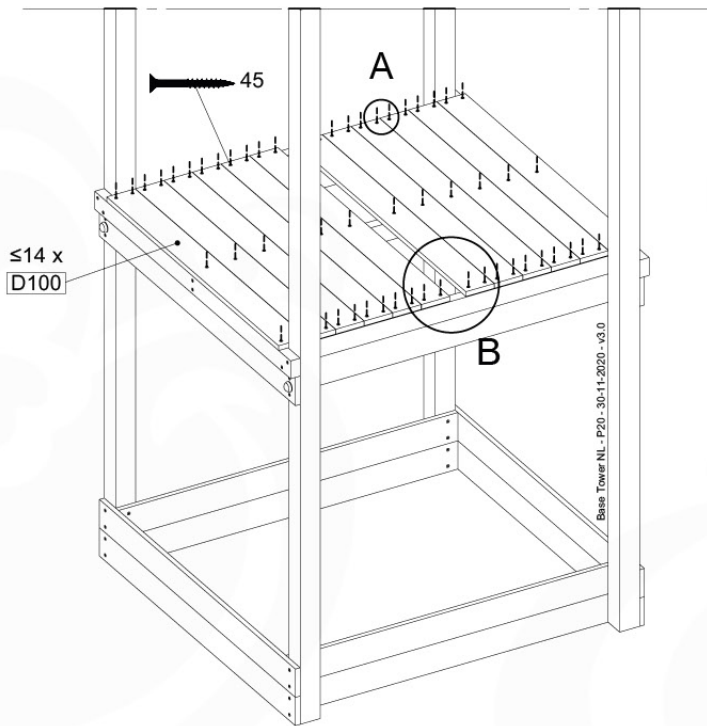

04-4

05 Balustrade (2x)

BL04