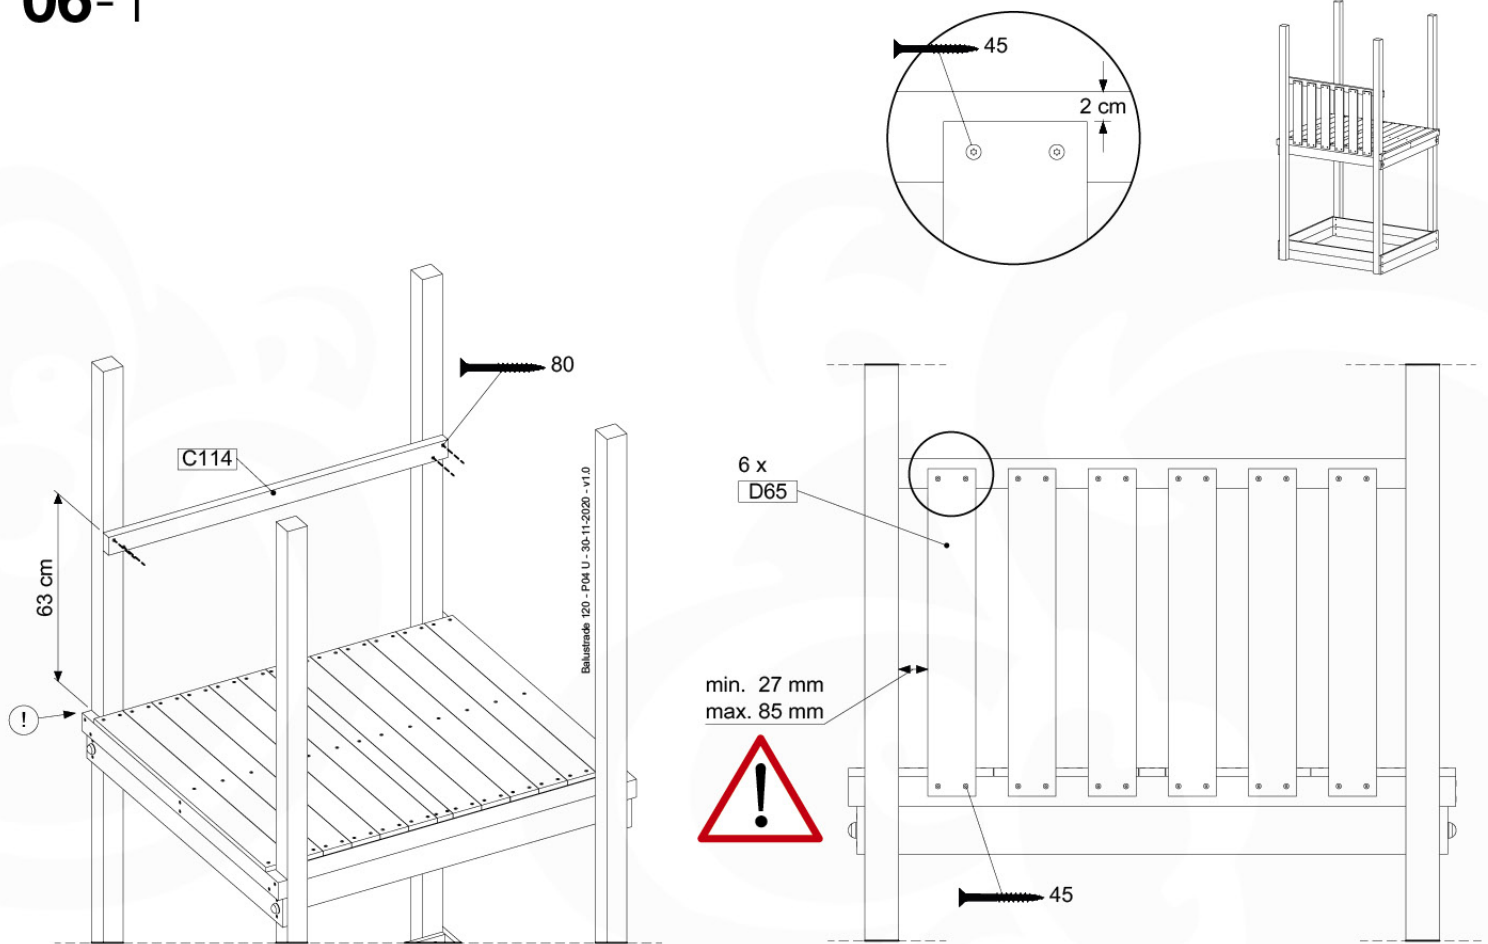

06-1

07 Roof Home

RF10

	PartNo	PartName	QTY.
Hardware Pack	001_417	Stealth Screw 8x80	6
	002_219	Gap Point Screw T25 - 5x30	28
	002_220	Gap Point Screw T25 - 5x45	8
	002_223	Gap Point Screw T25 - 5x80	2
	002_308	Gap Point Screw T25 - 5x20	10
	022_31x	bpc-base version 3	6
	022_84x	bpc cover	6
	023_031	Finishing Washer GPS 5.0	10
Other	123_222	Sheet Canvas Navigator Line 1200x1850	1
Timber	C114	Beam 1140 mm	1
	D56	Board L=(650 - board width) mm	2
	D65	Board 650 mm	2
	D105	Board L=(1140-boardw) mm	2
	D114	Board 1140 mm	4