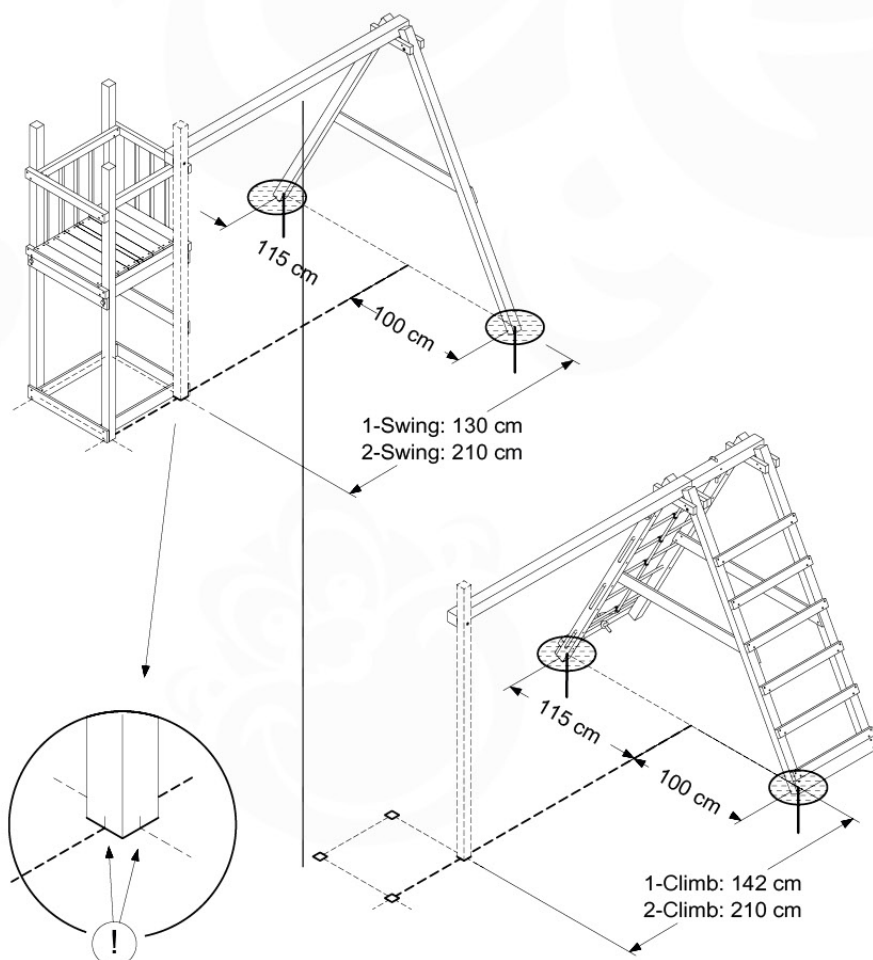

# 04 Base Tower

BT10

	PartNo	PartName	QTY.
Hardware Pack	001_406	Stealth Screw 8x45	10
	002_220	Gap Point Screw T25 - 5x45	118
	002_223	Gap Point Screw T25 - 5x80	20
Other	007_001	Ground-anchor	2
Hardware Pack	022_31x	bpc-base version 3	8
	022_84x	bpc cover	8
Timber	A220	Post 70x70 L2200	2
	A240	Post 70x70 L2400	2
	C114	Beam 1140 mm	5
	D100	Board 1000 mm	11-14
	D114	Board 1140 mm	12