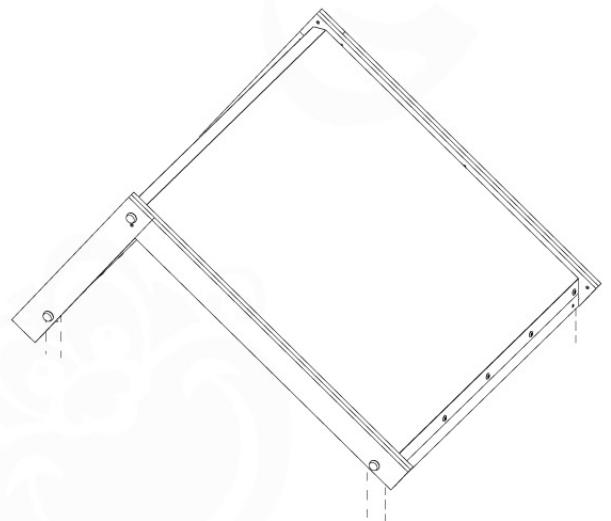

Roof Home 120 - P02 - 1-12-2020 - v1.0