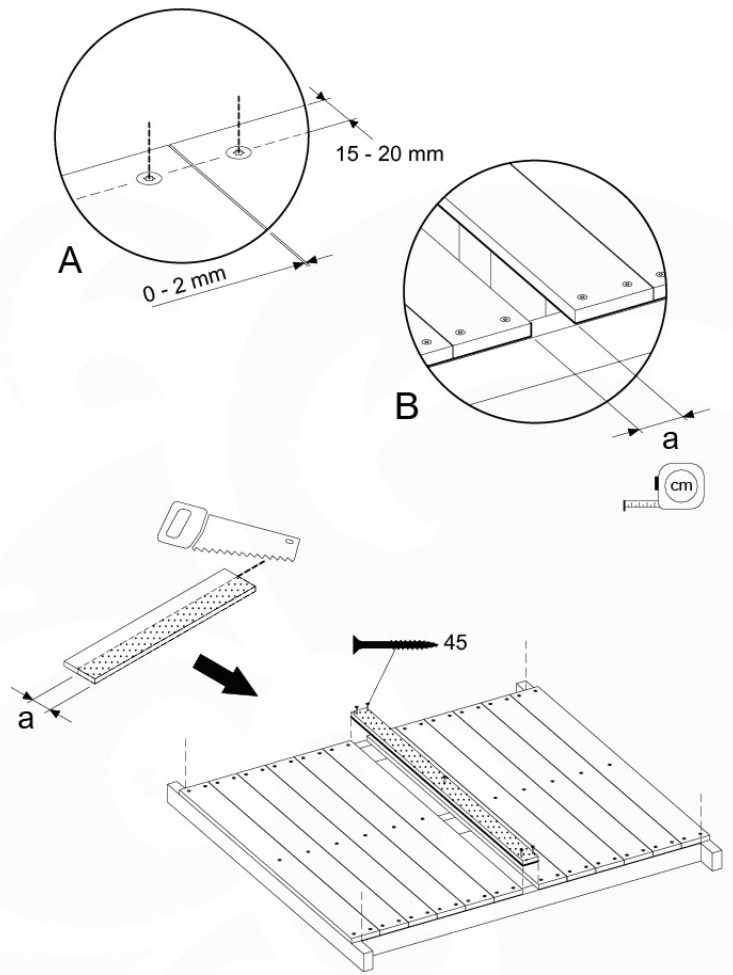

04-4

05 Balustrade (2x)

BL04